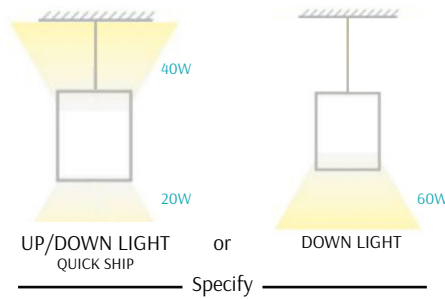

SCPL-UD

TECHNICAL SPECIFICATIONS:

- :: 4 Feet long
- :: White Finish
- :: Voltage: 120-277VAC 50/60Hz
- :: Wattage: Up/Down: 40W/20W or 60W Down only
- :: Ambient Temperature: -13°F~104°F
- :: Dimmable: 0~10V dimmable
- :: CRI:>80
- :: Power Factor:>0.95
- :: Efficacy: 110LM/W
- :: IP Rating: IP20
- :: Life Span: 50,000 hours
- :: Housing: Anodized Aluminum
- :: 5-year warranty

LED 2/3 PERFORATED CENTER BASKET SUSPENDED LIGHTS (UP/DOWN)

CATALOG NO.	WATTS (UP/DOWN or DOWN ONLY)	LUMENS (UP/DOWN)	COLOR TEMP	DIMENSIONS
SCPL-UD-4FT-60W-50K-D	40W/20W or 60W	4400LM/2100LM	5000K	49.2"(L) x 11"(W) x 2.8"(H)
SCPL-UD-4FT-60W-40K-D	40W/20W or 60W	4400LM/2100LM	4000K	
SCPL-UD-4FT-60W-35K-D	40W/20W or 60W	4400LM/2100LM	3500K	
SCPL-UD-CB	Coupling Bracket			

WCPL-UD MULTI COLOR TEMPERATURE

LED PERFORATED WALL LIGHTS (UP/DOWN)

CATALOG NO.	WATTS	LUMENS	COLOR TEMP	DIMENSIONS
WCPL-UD-2FT-25W-MCT-D	25W	2750LM	3000K/4000K/5000K	2 FT.
WCPL-UD-4FT-50W-MCT-D	50W	5500LM	3000K/4000K/5000K	4FT.