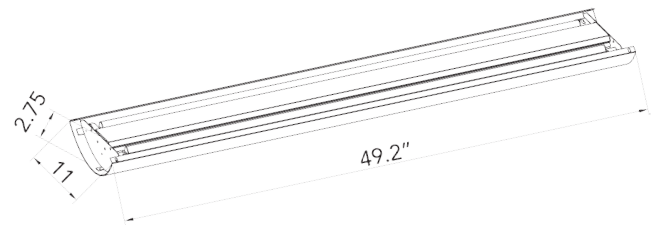

SCPL-UD

TECHNICAL SPECIFICATIONS:

- :: 4 Feet long
- :: White Finish
- :: Voltage: 120-277VAC 50/60Hz
- :: Wattage: Up/Down: 40W/20W or 60W Down only
- :: Ambient Temperature: -13°F~104°F
- :: Dimmable: 0~10V dimmable
- :: CRI:>80
- :: Power Factor:>0.95
- :: Efficacy: 110LM/W
- :: IP Rating: IP20
- :: Life Span: 50,000 hours
- :: Housing: Anodized Aluminum
- :: 5-year warranty

OPTIONS

- DAYLIGHT HARVESTING
- MOTION SENSOR
- BATTERY BACKUP

Optional Accessories

Coupling Bracket
(Not Included)
See Below

6 Ft. Cord
SJTW 18 AWG 5-Conductor
(Not Included)
See Page B37

Adjustable 6 Ft.
Suspension Kit
Select a Y-Connector
Key Hole Set
(Not Included)
See Page B37

LED 2/3 PERFORATED CENTER BASKET SUSPENDED LIGHTS (UP/DOWN)

CATALOG NO.	WATTS (UP/DOWN or DOWN ONLY)	LUMENS (UP/DOWN)	COLOR TEMP	DIMENSIONS
SCPL-UD-4FT-60W-50K-D	40W/20W or 60W	4400LM/2100LM	5000K	49.2"(L) x 11"(W) x 2.8"(H)
SCPL-UD-4FT-60W-40K-D	40W/20W or 60W	4400LM/2100LM	4000K	
SCPL-UD-4FT-60W-35K-D	40W/20W or 60W	4400LM/2100LM	3500K	
SCPL-UD-CB	Coupling Bracket			